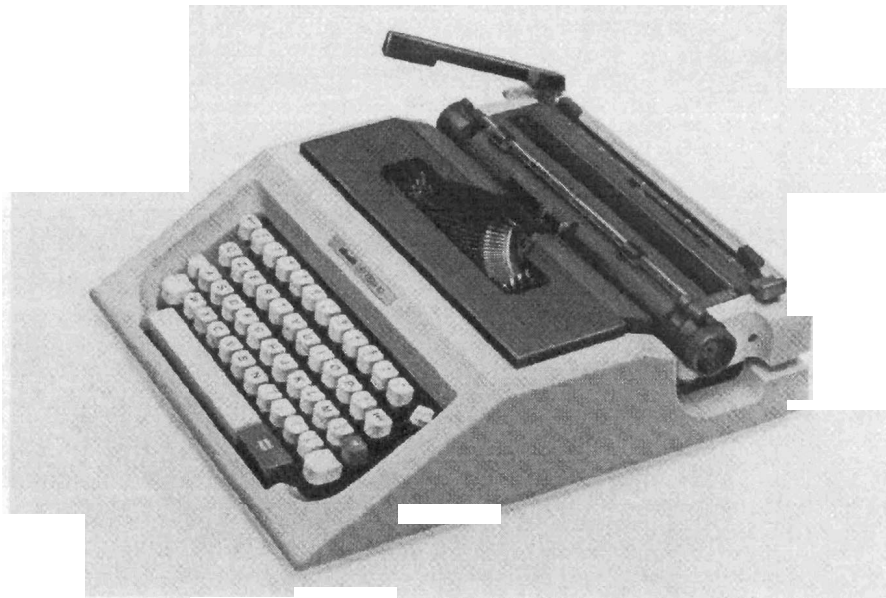

olivetti

Lettera 42

Manual portable typewriter

Keyboard

43 typing keys - 86 characters.
Key travel: 13 mm.
Keyboard angle: 27°.

Operational controls

Two shift keys.
Shift lock.
Continuous forward space bar.
Back space key.
Margin release key.
Tabulator with eight fixed settings.

Carriage

Platen diameter: 3.2 cm.
Platen length: 24 cm.
Maximum page width: 24 cm.
Length of typed line: 21.5 cm.
Number of spaces per line:
- Pica 85
- Elite 102.
Line space selector - three positions plus «zero».
Line space and carriage return lever.
Carriage release lever
Margin setting levers.
Paper release lever.

Graduated bail rod with plastic rollers.

Paper support.

Card holder.

Erasing table.

Auxiliary devices

Carriage locking lever.

Three-position ribbon selector:

blue/black, red, stencil.

Three-position touch tuning control.

Casing

Made of die-cast resin.

Colour: white and grey.

Colour of keys: grey.

Accessories

Carrying case.

Dimensions and weight