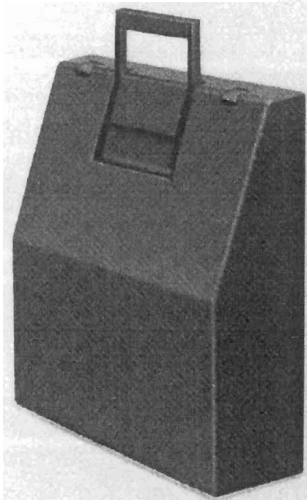

olivetti

Lettera 42

Manual portable typewriter

Keyboard

43 typing keys - 86 characters.
Key travel: 13 mm.
Keyboard angle: 27°.

Operational controls

Two shift keys.
Shift lock.
Continuous forward space bar.
Back space key.
Margin release key.
Tabulator with eight fixed settings.

Carriage

Platen diameter: 3.2 cm.
Platen length: 24 cm.
Maximum page width: 24 cm.
Length of typed line: 21.5 cm.
Number of spaces per line:
- Pica 85
- Elite 102.
Line space selector - three positions plus «zero».
Line space and carriage return lever.
Carriage release lever
Margin setting levers.
Paper release lever.

Graduated bail rod with plastic rollers.

Paper support.

Card holder.

Erasing table.

Auxiliary devices

Carriage locking lever.

Three-position ribbon selector:

blue/black, red, stencil.

Three-position touch tuning control.

Casing

Made of die-cast resin.

Colour: white and grey.

Colour of keys: grey.

Accessories

Carrying case.

Dimensions and weight