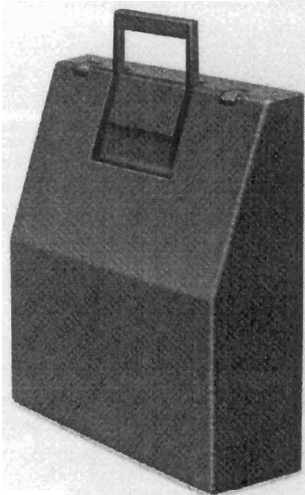

olivetti

Lettera 51

Manual portable typewriter

Keyboard

43 typing keys - 86 characters.
Key travel: 13 mm.
Keyboard angle: 27°.

Operational controls

Two shift keys.
Shift lock.
Space bar.
Back space key.
Margin release key.
Tabulator with eight fixed settings.

Carriage

Platen diameter: 3.2 cm.
Platen length: 24 cm.
Maximum page width: 24 cm.
Length of typed line: 21.5 cm.
Number of spaces per line:
- Pica 85
- Elite 102.
Line space selector - three positions plus «zero».
Line space and carriage return lever.
Carriage release lever.
Margin setting levers.
Paper release lever.

Graduated bail rod with plastic rollers.

Paper support.

Card holder.

Erasing table.

Auxiliary devices

Carriage locking lever.

Ribbon cartridge, available in different colours.

Three-position touch tuning control.

Casing

Made of die-cast resin.

Colour: white and grey.

Colour of keys: grey.

Accessories

Carrying case.

Dimensions and weight

(including the case)