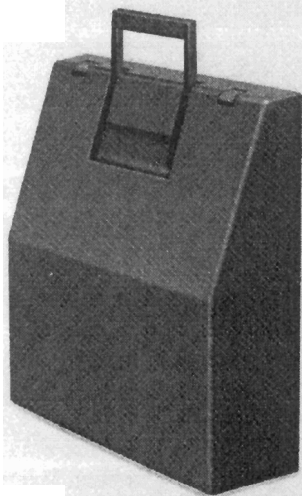

olivetti

Lettera 52

Manual portable typewriter

Keyboard

43 typing keys - 86 characters.
Key travel: 13 mm.
Keyboard angle: 27°.

Operational controls

Two shift keys.
Shift lock.
Continuous forward space bar.
Back space key.
Margin release key.
Tabulator with eight fixed settings.

Carriage

Platen diameter: 3.2 cm.
Platen length: 24 cm.
Maximum page width: 24 cm.
Length of typed line: 21.5 cm.
Number of spaces per line:
- Pica 85
- Elite 102.
Line space selector - three positions plus «zero».
Line space and carriage return lever.
Carriage release lever.
Margin setting levers.
Paper release lever.

Graduated bail rod with plastic rollers.

Paper support.

Card holder.

Erasing table.

Auxiliary devices

Carriage locking lever.

Ribbon cartridge, available in different colours.

Three-position touch tuning control.

Casing

Made of die-cast resin.

Colour: white and grey.

Colour of keys: grey.

Accessories

Carrying case.

Dimensions and weight

(including the case)