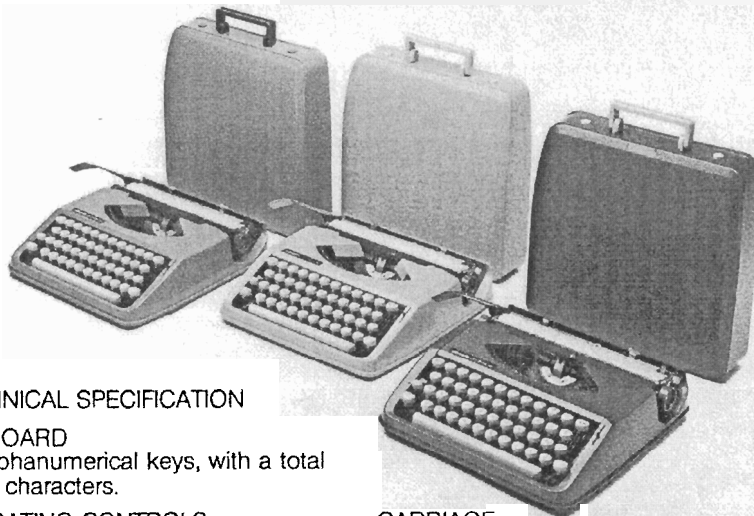

OLIVETTI LETTERA 82

YOUR TYPING FRIEND

Compact though it is, it holds all your typing pleasure wherever you are. It is the best machine at its job - of course, it's an Olivetti. Light and easy to handle with its robust plastic carrying case, it takes up the minimum of space in the home. And, what is just as important in the home, it is an object of beauty: it comes in a choice of three attractive colours.

Platen diameter: 3.2 cm.
Platen length: 28.3 cm.
Maximum page width: 24.3 cm.
Length of typing line: 22.5 cm.
Choice of printing pitch: PICA or ELITE.

3-position vertical spacing selector.
Line space and carriage return lever.
Carriage release lever.
Margin setting keys.
Bail rod.

AUXILIARY SERVICES AND DEVICES

Carriage lock.
3-position ribbon selector: blue/black, red, stencil.

BODY

Moulded polystyrene.
Removable cover.
Colours: petrol, ochre, coffee.
Colour of the keys: light grey.

ACCESSORIES

Integral carrying case with shell cover, the same colour as the body.

DIMENSIONS AND WEIGHT

Width: 30.7 cm
Height: 7.9 cm
Depth: 30.5 cm
Weight: 3.8 kg (with case)

olivetti